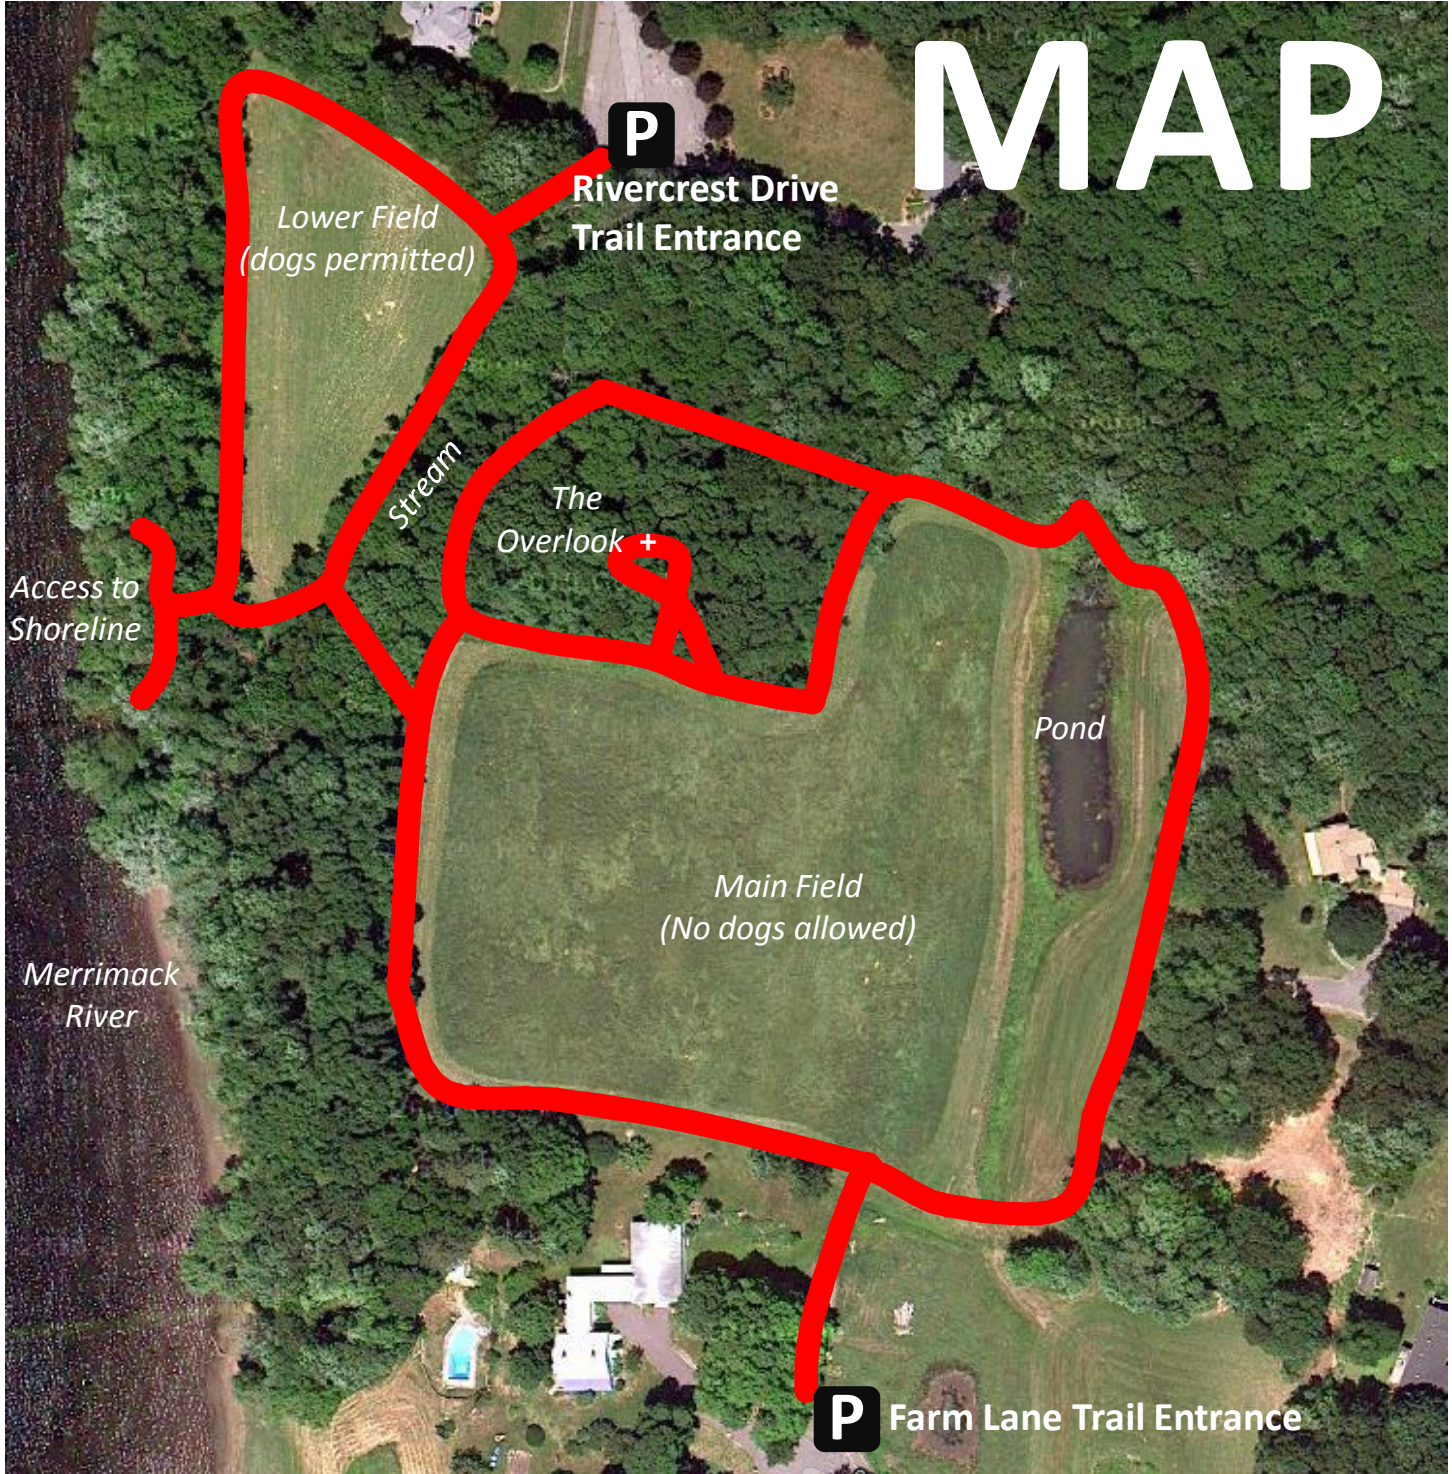

Chestnut Hill Farm Reservation West Newbury

TRAIL

MAP

Copyright © 2012 This map published by:

 WEST NEWBURY
OPEN SPACE COMMITTEE
Visit: www.westnewburyopenspace.net

No dogs, horses, bikes, fishing, hunting or boating is allowed. Dogs are only permitted in the lower field from Rivercrest Drive.