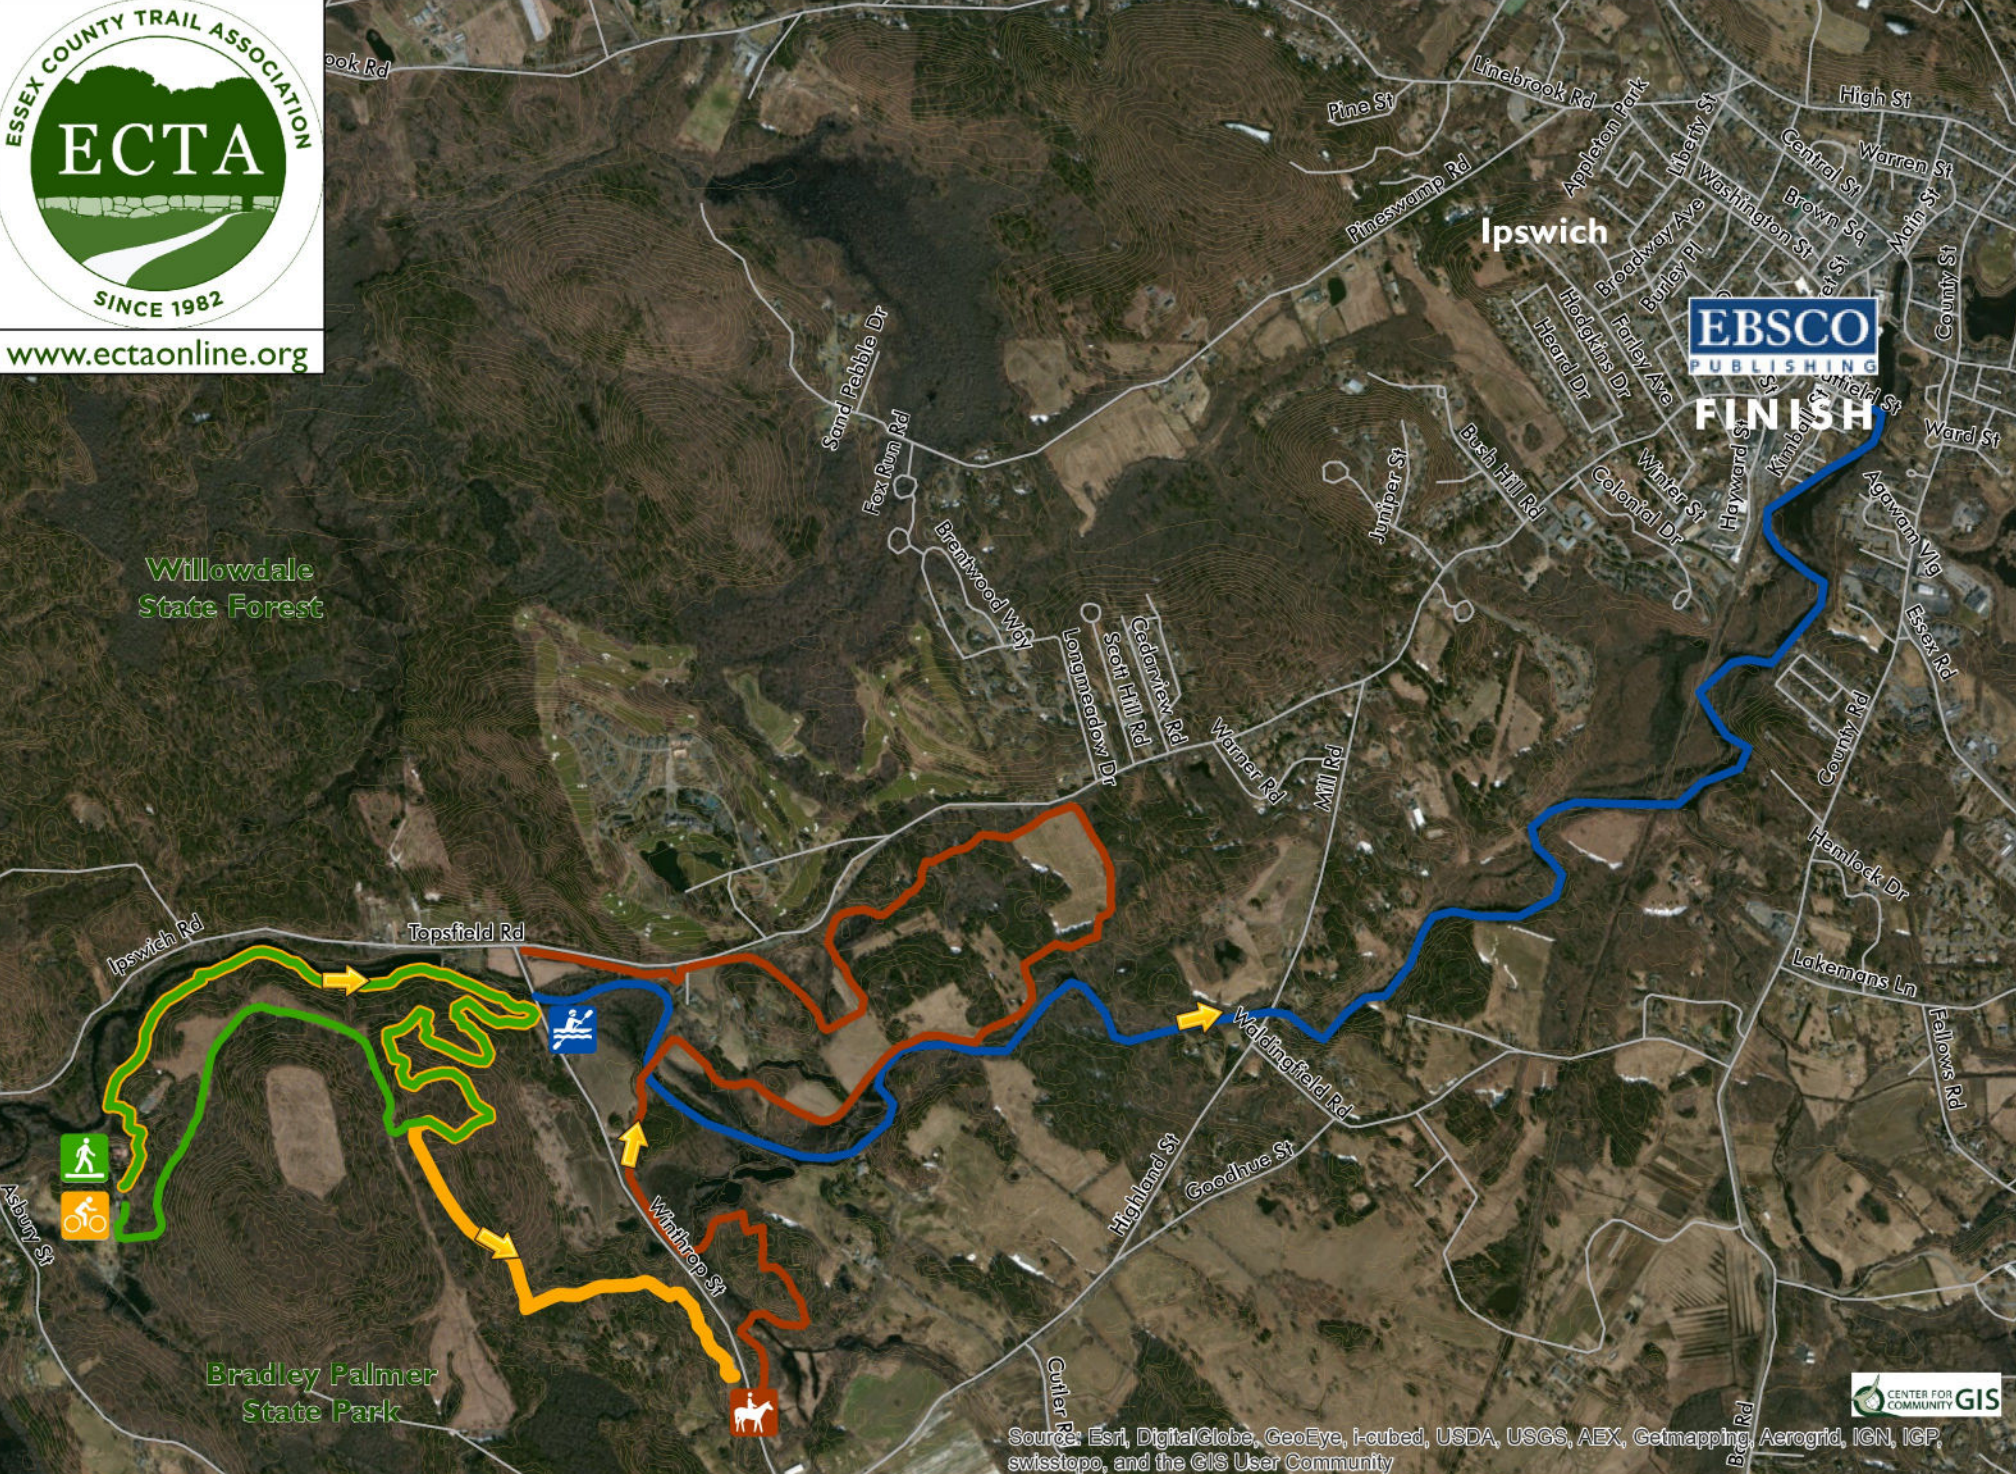

www.ectaonline.org

Source: Esri, DigitalGlobe, GeoEye, i-cubed, USDA, USGS, AEX, Getmapping, Aerogrid, IGN, IGP, swisstopo, and the GIS User Community

ECTAathlon 2014 Saturday June 7th, 2014

	Run (3.5 mi)		Bike (3.4 mi)		Ride (4.2 mi)		Kayak (4.4 mi)
---	--------------	---	---------------	---	---------------	---	----------------

1:24,000  Miles 0 0.075 0.15 